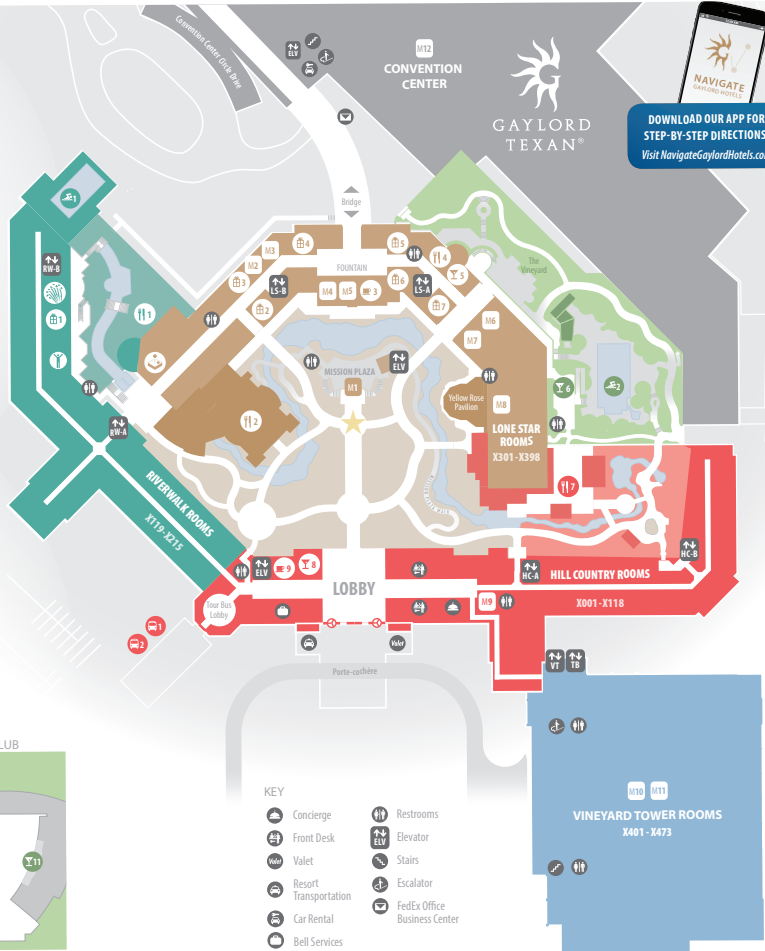

GAYLORD TEXAN RESORT OVERVIEW

DINING & DRINKS

- **11** Riverwalk Cantina *Tex-Mex*
- **12** Texan Station *Sports Bar & Grill*
- **3** Mission Plaza Marketplace
- **14** Old Hickory Steakhouse
- **5** Old Hickory Wine Bar
- **6** Pool Bar & Grill
- **7** Zeppole Coastal Italian
- **8** Silver Bar
- **9** The Cocoa Bean Express
- **10** Paradise Springs Bar & Grill
- **11** Glass Cactus Nightclub

MEETING SPACE

- **M3** Mission Plaza *Lower Level*
- **M2** Del Rio Meeting Rooms *Level 1*
- **M3** Mustang Meeting Rooms *Level 3*
- **M4** Palomino Meeting Rooms *Level 3*
- **M5** Bluebonnet & Primrose Boardrooms *Level 4*
- **M6** Pecos Meeting Rooms *Level 1*
- **M7** Appaloosa Meeting Rooms *Level 3*
- **M8** Yellow Rose Ballroom *Level 1*
- **M9** Vineyard Boardroom *Level 1*
- **M10** Vineyard Tower Meeting Rooms *Level 1*
- **M11** Tate Ballroom *Level 2*
- **M12** Convention Center

SHOPPING

- **B1** Relâche Boutique
- **B2** Amelia's Women's Wear
- **B3** Carolyn Pollack Jewelry
- **B4** Willow Creek Western Wear
- **B5** Lone Star Sundry
- **B6** Taste of Texas
- **B7** Kids Korral

AMENITIES

- **Relâche Spa & Salon** *Lower Level*
- **Relâche Fitness Center** *Lower Level*
- **Relâche Indoor Pool** *Lower Level*
- **Arcade**
- **Outdoor Resort Pool**
- **Glass Cactus Nightclub Shuttle**
- **Paradise Springs Shuttle**

COLOR LEGEND

- **Lone Star Tower**
- **Hill Country Atrium**
- **Riverwalk Atrium**
- **Vineyard Tower**
- **Convention Center**
- **Property Grounds**

PARADISE SPRINGS WATERPARK

GLASS CACTUS NIGHTCLUB

1. **KEY**
2. Concierge
   - Front Desk
   - Valet
   - Resort Transportation
   - Car Rental
   - Bell Services
   - Restrooms
   - Elevator
   - Stairs
   - Escalator
   - FedEx Office Business Center

GaylordTexan.com | 1501 Gaylord Trail | Grapevine, Texas 76051

MEETING SPACE MAP

HOTEL & CONVENTION CENTER

Parking Level (Tower Level 1)

- **N** Convention Center Circle Drive

Vineyard Tower

- **O** Vineyard Boardroom (Level 1)

Level 3 (Ballroom Level)

- **A** Texas Ballroom
- **B** City Hall Breakout Rooms
- **C** Grapevine Ballroom

Level 2 (Mezzanine Level)

- **D** Sales & Conference Management

Level 1 (Exhibit Level)

- **E** Longhorn Exhibit Halls

Lone Star Atrium (Hotel)

- **F** Mission Plaza (Lower Level)
- **G** Del Rio Meeting Rooms (Level 1)
- **H** Mustang Meeting Rooms (Level 3)
- **I** Bluebonnet & Primrose Boardrooms (Level 4)
- **J** Palomino Meeting Rooms (Level 3)
- **K** Pecos Meeting Rooms (Level 1)
- **L** Appaloosa Meeting Rooms (Level 3)
- **M** Yellow Rose Ballroom (Level 1)

VINEYARD TOWER

Level 2 (Ballroom)

- **P** Tate Ballroom
- **Q** Grapevine Terrace

Level 1 (Breakout Rooms)

- **R** Davis
- **S** High Plains
- **T** Mesilla
- **U** San Saba
- **V** Texoma
- **W** Escondido
- **X** Vineyard Terrace

GaylordTexan.com | 1501 Gaylord Trail | Grapevine, Texas 76051